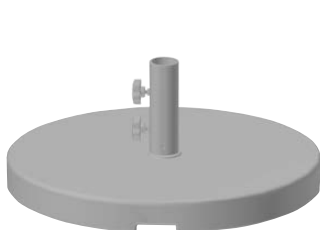

The Venice Tilt outdoor umbrella boasts strength, durability and ease of use, which combined with its sleek design make it the ideal umbrella to complement residential homes. It has been constructed using strong 12mm fibreglass canopy arms that can bend and flex in windy and harsh conditions. For simplicity of use the umbrella has been specially fitted with a commercial grade automatic tilt system, which allows for 60 degree canopy tilt. The winder easily does the work for you, automatically tilting the umbrella into place and giving you flexible shade coverage to adjust for a low or high sun.

*1yr commercial
back-to-base frame
warranty

*5yr commercial
fabric warranty

FEATURES

The Venice Tilt umbrella is cleverly designed and engineered to be durable, long lasting and easy to operate. Because of the fibreglass arms the umbrella is extremely durable and is able to withstand very high wind and tough conditions. The anodised aluminium post is very strong and able to be split in the middle to reduce the length for storage. The other benefit of the umbrella is that while it is one of the strongest outdoor umbrellas on the market, it is also one of the lightest umbrellas. This makes it easy to carry if it needs to be moved or stored.

STRONG 60 DEGREE
TILTING MECHANISM

EASY TO USE
WINDER SYSTEM

STAINLESS STEEL
CANOPY FIXINGS

STRONG AND DURABLE
COMPONENTS

INSTALLATION OPTIONS

You can either use your umbrella with a freestanding base or instead install it using our stainless steel Removable Spigot System. The base plate is bolted down to a timber deck or a concrete patio and the removable spigot is then fixed to the base plate.

30KG CONCRETE
FILLED BASE

35KG GALVANISED STEEL
PREMIUM BASE

REMOVABLE SPIGOT
SYSTEM

For installation onto a wooden deck or concrete patio.

COVER BAG

Highly recommended and easy to use. Will double the life of your umbrella fabric.