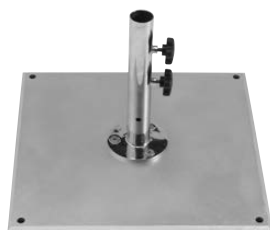

35KG GALVANISED STEEL
PREMIUM BASE