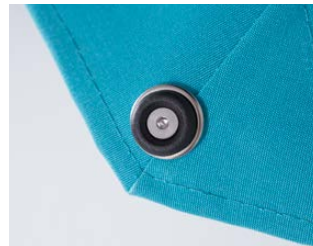

The Venice Tilt outdoor umbrella boasts strength, durability and ease of use, which combined with its sleek design make it the ideal umbrella to complement residential homes. It has been constructed using strong 12mm fibreglass canopy arms that can bend and flex in windy and harsh conditions. For simplicity of use the umbrella has been specially fitted with a commercial grade automatic tilt system, which allows for 60 degree canopy tilt. The winder easily does the work for you, automatically tilting the umbrella into place and giving you flexible shade coverage to adjust for a low or high sun.

VENICE TILT ADVANTAGES

- Lightweight and extremely durable fibreglass arms
- Strong 2.2mm thick aluminium post
- 3 year residential back-to-base warranty on the frame*
- European made acrylic canvas fabric with 7yr warranty*
- Heavy duty resin and stainless steel parts
- Post can be split into two halves for easy storage/transport
- Easy to open and close with rope and pulley system
- Rust free aluminium and fibreglass frame

STRONG 60 DEGREE
TILTING MECHANISM

EASY TO USE
WINDER SYSTEM

STAINLESS STEEL
CANOPY FIXINGS

STRONG AND DURABLE
COMPONENTS

INSTALLATION OPTIONS

You can either use your umbrella with a freestanding base or instead install it using our stainless steel Removable Spigot System. The base plate is bolted down to a timber deck or a concrete patio and the removable spigot is then fixed to the base plate.