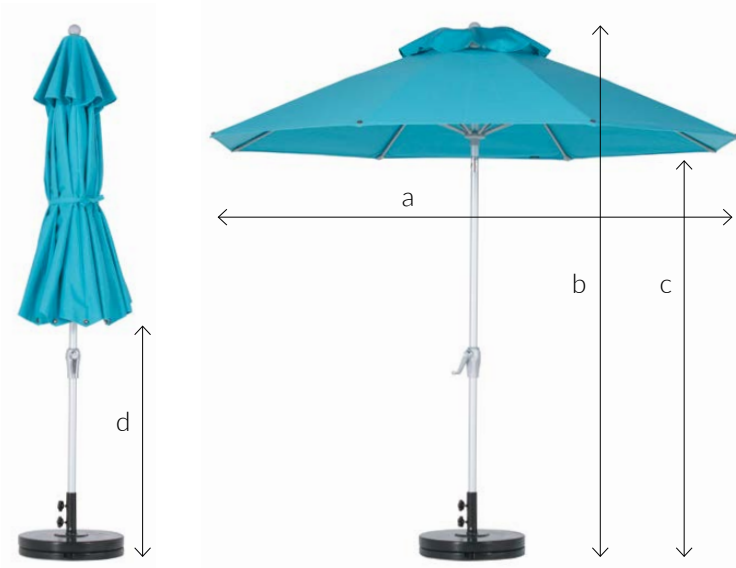

The Venice Tilt outdoor umbrella boasts strength, durability and ease of use, which combined with its sleek design make it the ideal umbrella to complement residential homes. It has been constructed using strong 12mm fibreglass canopy arms that can bend and flex in windy and harsh conditions. For simplicity of use the umbrella has been specially fitted with a commercial grade automatic tilt system, which allows for 60 degree canopy tilt. The winder easily does the work for you, automatically tilting the umbrella into place and giving you flexible shade coverage to adjust for a low or high sun.

STRONG 60 DEGREE
TILTING MECHANISM

EASY TO USE
WINDER SYSTEM

STAINLESS STEEL
CANOPY FIXINGS

STRONG AND DURABLE
COMPONENTS

INSTALLATION OPTIONS

You can either use your umbrella with a freestanding base or instead install it using our stainless steel Removable Spigot System. The base plate is bolted down to a timber deck or a concrete patio and the removable spigot is then fixed to the base plate.

30KG CONCRETE
FILLED BASE

35KG GALVANISED STEEL
PREMIUM BASE

REMOVABLE SPIGOT
SYSTEM

For installation onto a wooden deck or concrete patio.

COVER BAG

Highly recommended and easy to use. Will double the life of your umbrella fabric.

2.7m Octagonal

Dimensions of open umbrella

a: Width of canopy (cm)	1270 ^Ø
b: Height to top of umbrella (cm)	260
c: Canopy edge height (cm)	195
Canopy shade area (m2)	5.2

Dimensions of closed umbrella

d: Closed ground clearance (cm)	110
---------------------------------	-----